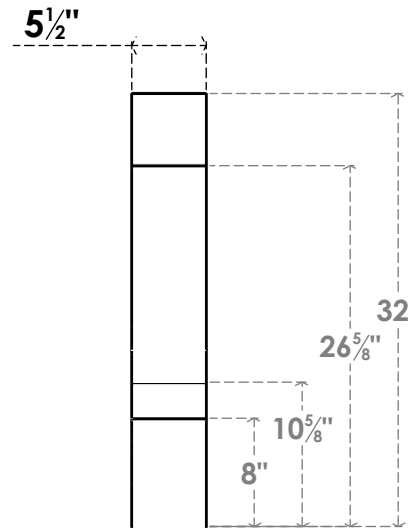

ITEM NUMBER: BRCPC055X28000X32000BOA

5 1/2"W X 28"D X 32"H BALBOA ARCHITECTURAL GRADE PVC CLOSED KNEE BRACE

SIDE PROFILE

FRONT PROFILE

ISOMETRIC

EKENA MILLWORK
2300 WEST MAIN ST.
CLARKSVILLE, TX 75426
TOLL FREE: 866-607-0453
WWW.EKENAMILLWORK.COM

NOTES

1. INSTALLATION TO BE COMPLETED IN ACCORDANCE WITH MANUFACTURER'S SPECIFICATIONS.
2. DRAWING MAY NOT BE TO SCALE
3. THIS DRAWING IS INTENDED FOR DESIGN AND PLANNING PURPOSES ONLY.
4. ALL INFORMATION CONTAINED HEREIN WAS CURRENT AT THE TIME OF DEVELOPMENT BUT MUST BE REVIEWED AND APPROVED BY THE PRODUCT MANUFACTURER TO BE CONSIDERED ACCURATE.
5. ARCHITECTURAL GRADE PVC PRODUCTS ARE MADE FROM EXPANDED CELLULAR PVC AND COME NATURALLY WHITE BUT MAY BE PAINTED