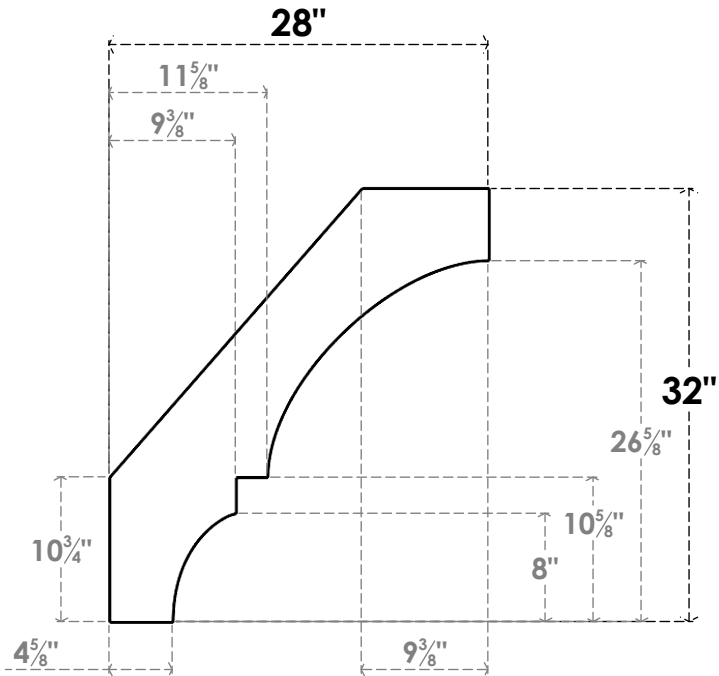

ITEM NUMBER: BRCPC055X28000X32000BOA

5 1/2"W X 28"D X 32"H BALBOA ARCHITECTURAL GRADE PVC CLOSED KNEE BRACE

SIDE PROFILE

FRONT PROFILE

ISOMETRIC

EKENA MILLWORK
2300 WEST MAIN ST.
CLARKSVILLE, TX 75426
TOLL FREE: 866-607-0453
WWW.EKENAMILLWORK.COM